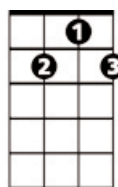

(Chorus)

(---nc-----) C C7  
I'll always love you, and make you happy,

C(-----C7) F C  
If you will only say the same,

C(-----C7) F C  
But if you leave me, to love a - nother,

C G7 C  
You'll re - gret it all some day.

(Chorus)

(---nc-----) C C7  
You told me once dear, you really loved me

C(-----C7) F C  
And no one else could come be - tween

C(-----C7) F C  
But now you've left me and love a - nother

C G7 C  
You have shattered all my dreams

Soprano  
G C E A

C

C7

F

G7

Baritone  
D G B E

C

C7